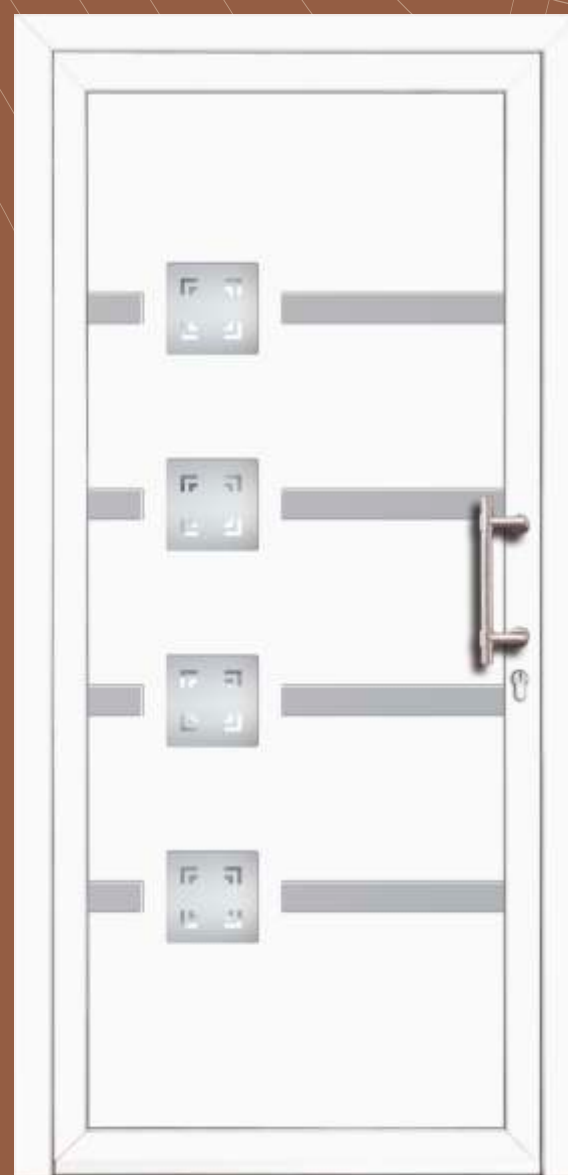

HSG-B-HU-PCM-4