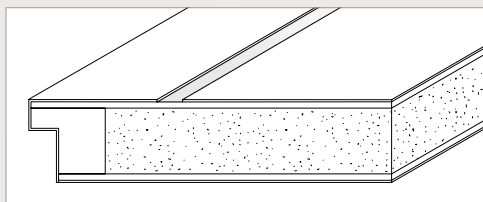

“ SOFT M ROB

COLORline
belo lakirano
R27L