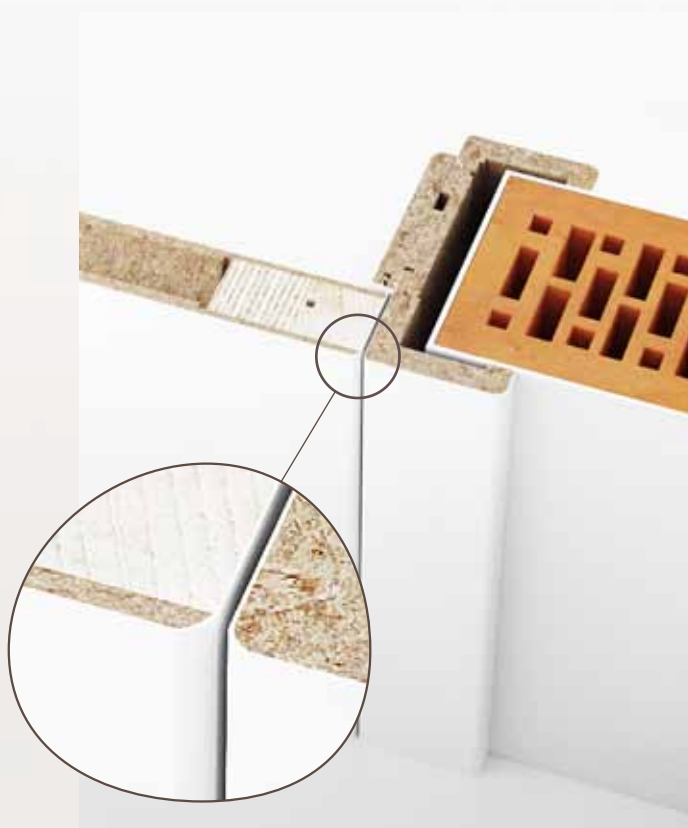

“ SOFT M ROB

COLORline
belo lakirano
R27L